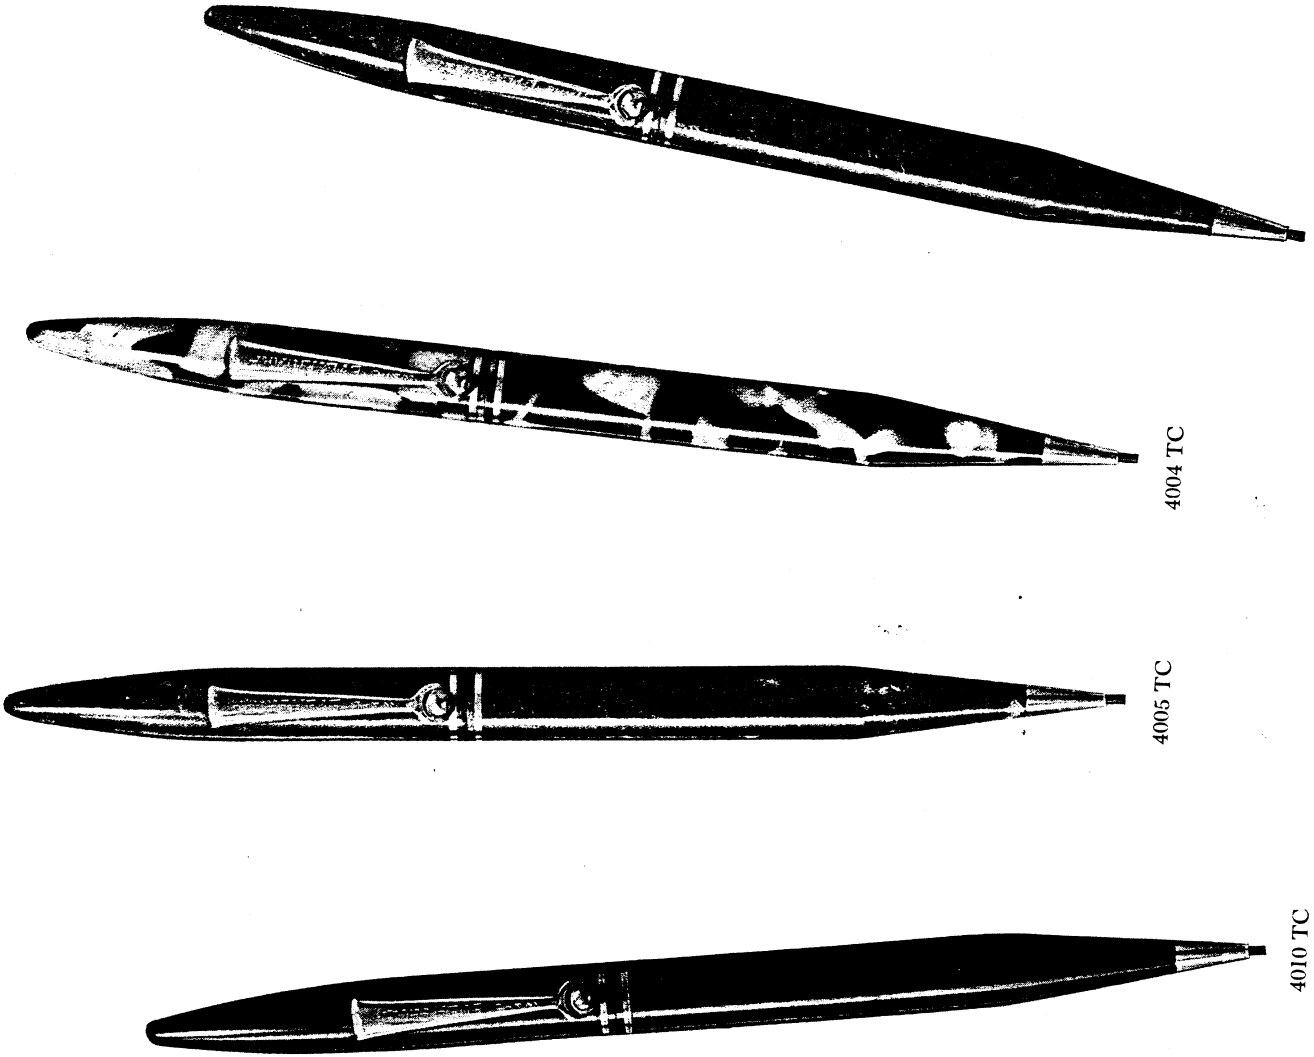

4012 TC

4004 TC

4005 TC

4010 TC